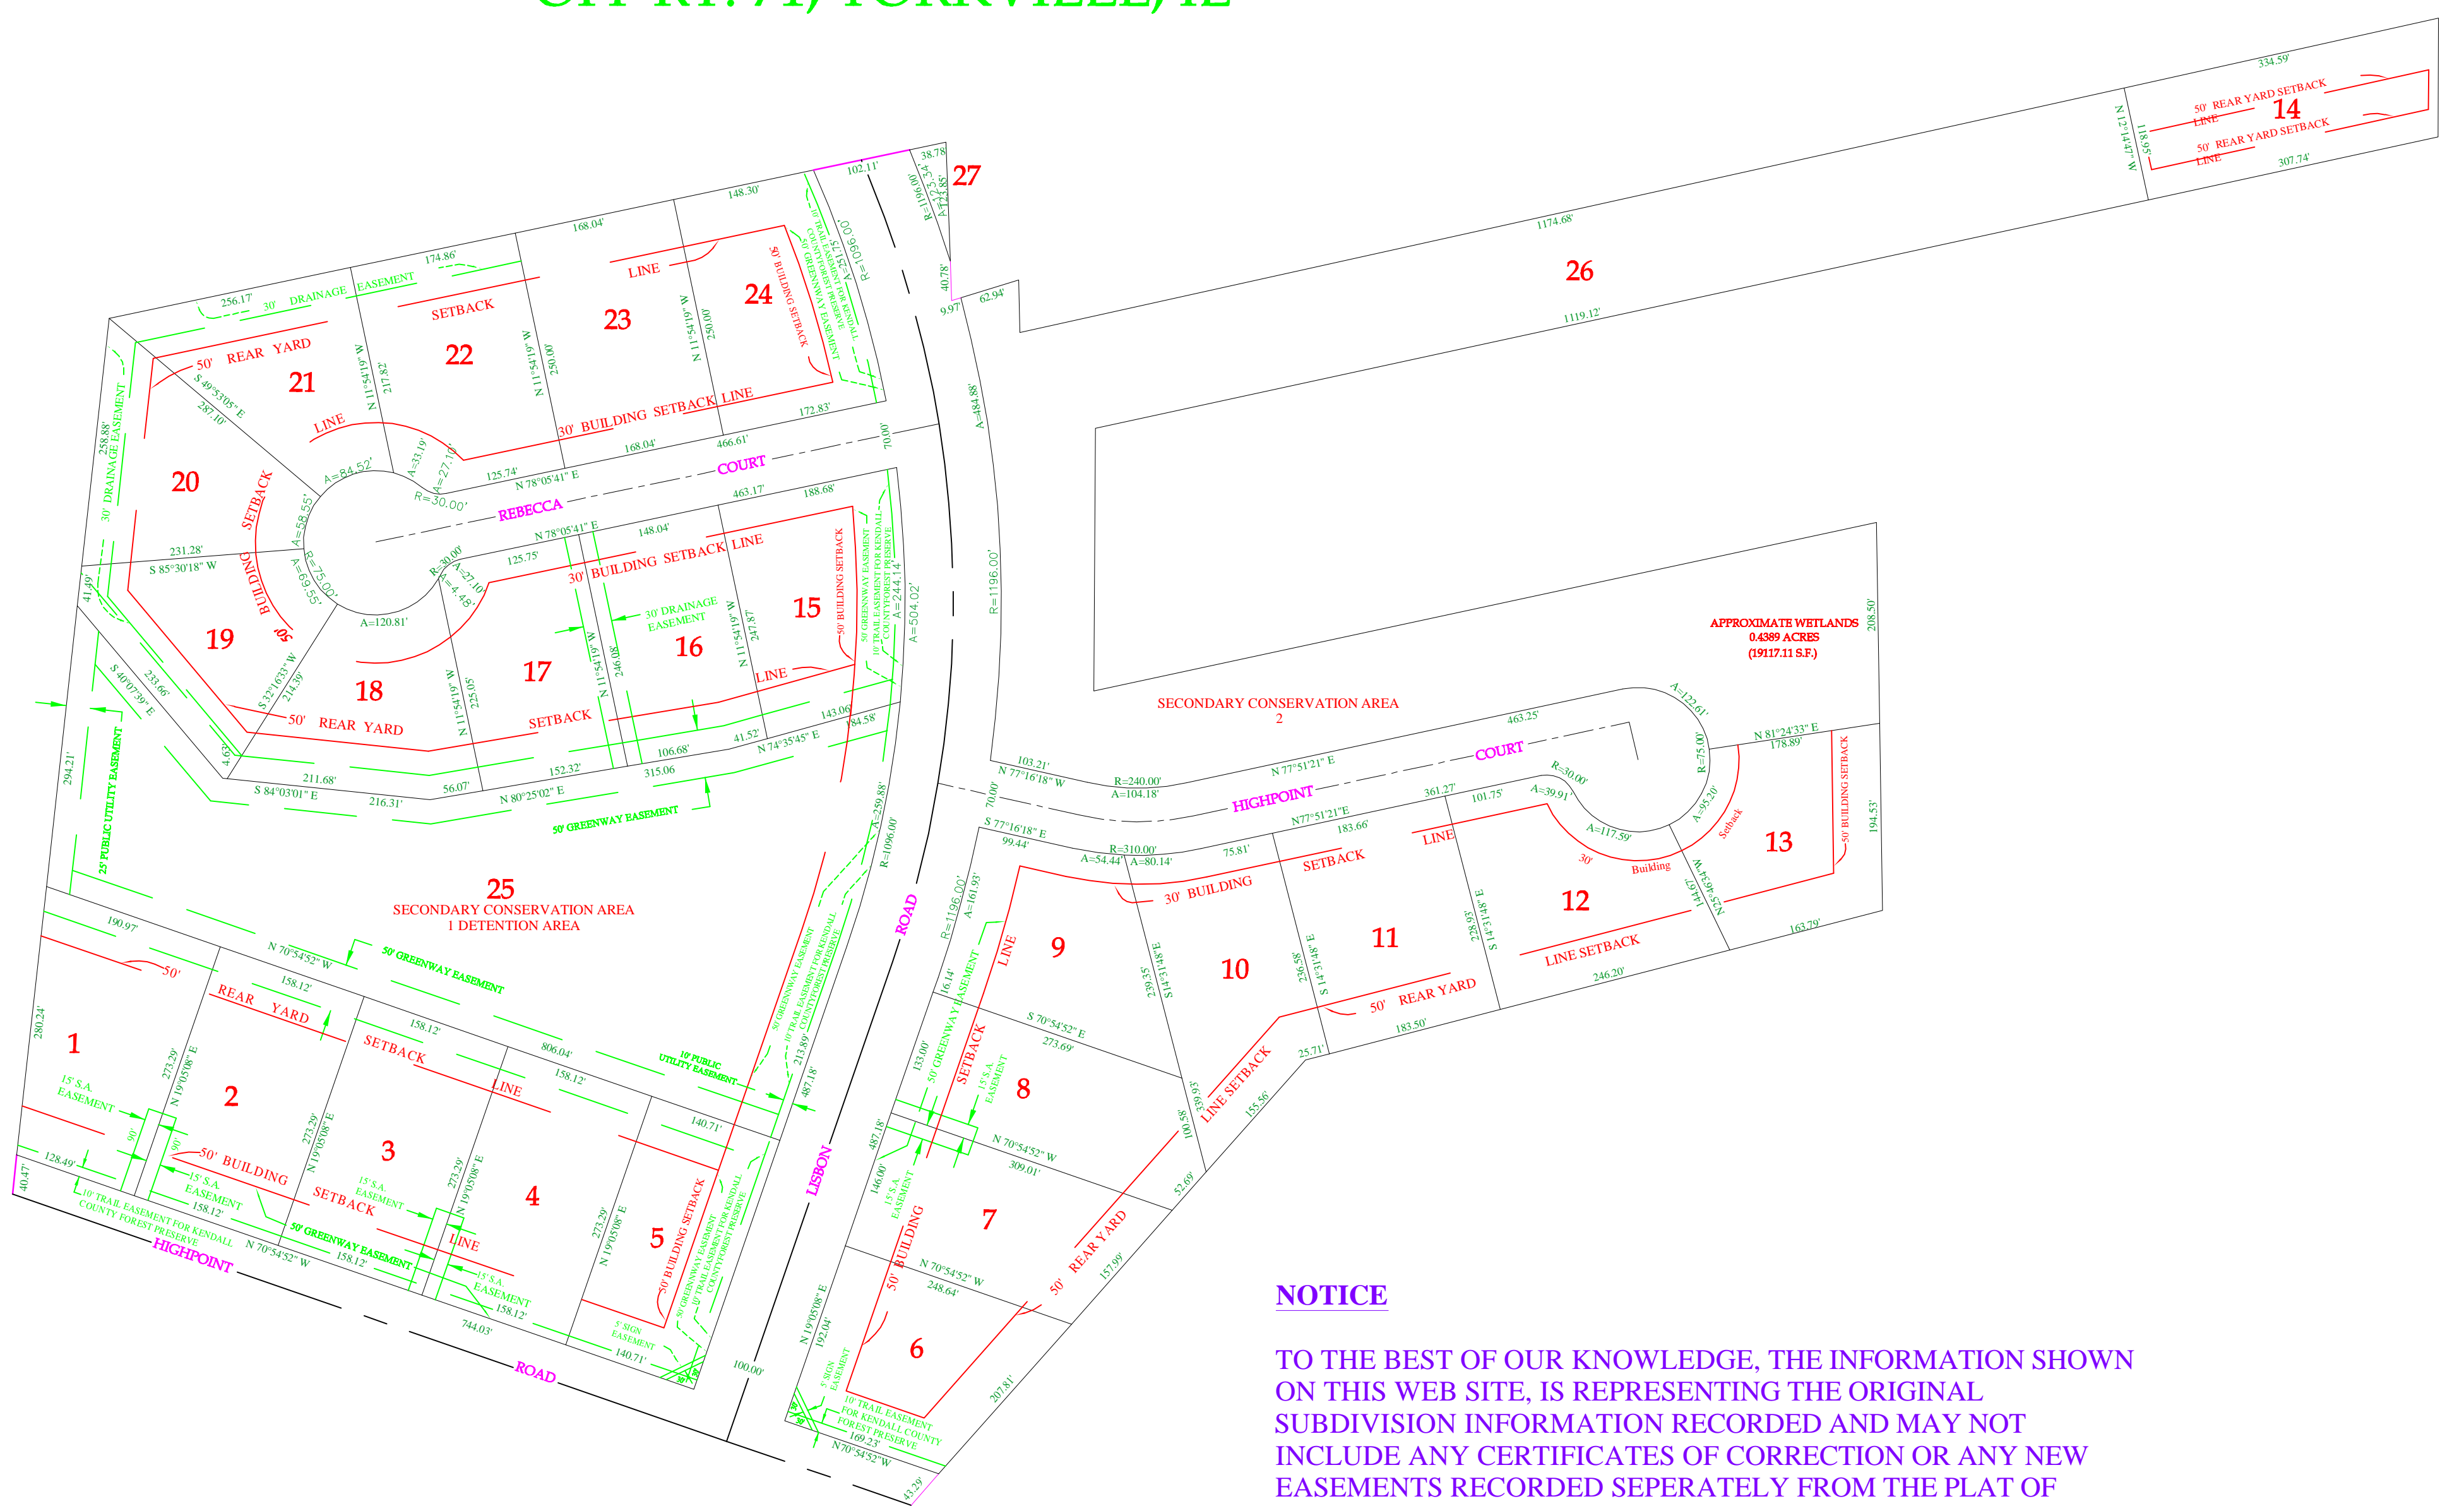

HIGHPOINT MEADOWS SUB. OFF RT. 71, YORKVILLE, IL

NOTICE

TO THE BEST OF OUR KNOWLEDGE, THE INFORMATION SHOWN ON THIS WEB SITE, IS REPRESENTING THE ORIGINAL SUBDIVISION INFORMATION RECORDED AND MAY NOT INCLUDE ANY CERTIFICATES OF CORRECTION OR ANY NEW EASEMENTS RECORDED SEPERATELY FROM THE PLAT OF SUBDIVISION.